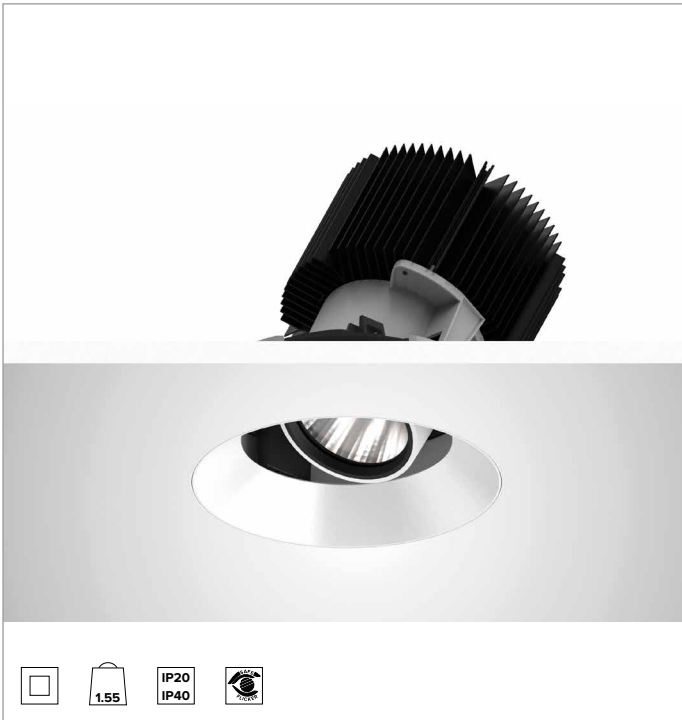

1T8596ELTR | CTEVO ARCHITECTURAL 160

Adjustable recessed LED projector in a trimless version

		2700K	H(m)	D(m)	Emax(lx)	
		Ra90		33°		
		Fixture Power	74W	1	0.60	13543
		Source Flux	7078lm	2	1.20	3386
		Fixture Flux	5134lm	3	1.80	1505
		Efficacy	70lm/W	4	2.40	846
TS1281	Imax=1913cd/klm	Imax	13543cd	5	3.00	542

CCT nominal: 2700K

Lifetime (L80/B10): >50000h tq +25°C

ILLUMINOTECHNICAL CHARACTERISTICS

FL - precision optics with a black silicone cut off ring. Version with a convex faceted highly reflective anodised aluminium reflector and a holographic diffusion filter. UGR<19 (EN 12464-1).

Optic: REFLECTOR

Beam angles: FL (33°)

Optical efficiency: 73%

Fixture flux: 5134lm

Luminous efficacy: 70lm/W

Photobiological safety: Compliant with RG1 low risk group

MECHANICAL CHARACTERISTICS

Die-cast white painted anodised aluminium body and dissipator. White colour cover. The optical unit can be adjusted up to 30° on the vertical plane with a mechanical beam locking system and a graduated scale, and 358° on the horizontal plane. Trimless version with a load-bearing element for installation and finishing in plasterboard.

Colour and finish: Plaster white

Weight: 1.55Kg

Version: TRIMLESS HO

Degree of protection: IP20 for recessed part

Degree of protection: IP40 for exposed part

ELECTRICAL CHARACTERISTICS

Integrated electronic ON-OFF driver.