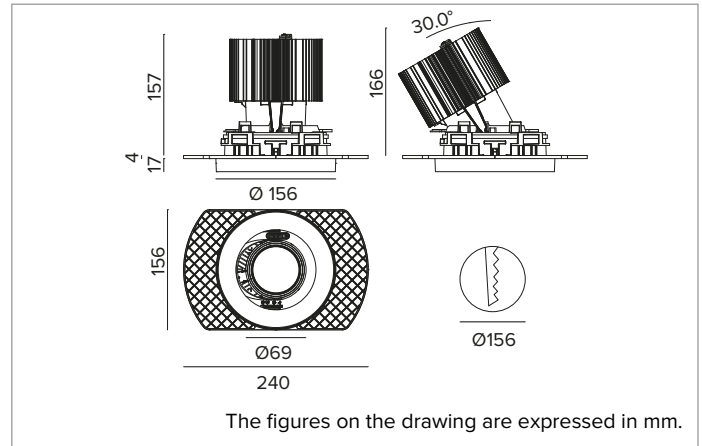

1T8596ELTR | CTEVO ARCHITECTURAL 160

Adjustable recessed LED projector in a trimless version

		2700K	H(m)	D(m)	Emax(lx)	
		Ra90		33°		
		Fixture Power	74W	1	0.60	13543
		Source Flux	7078lm	2	1.20	3386
		Fixture Flux	5134lm	3	1.80	1505
		Efficacy	70lm/W	4	2.40	846
TS1281	Imax=1913cd/klm	Imax	13543cd	5	3.00	542

CCT nominal: 2700K

Lifetime (L80/B10): >50000h tq +25°C

ILLUMINOTECHNICAL CHARACTERISTICS

FL - precision optics with a black silicone cut off ring. Version with a convex faceted highly reflective anodised aluminium reflector and a holographic diffusion filter. UGR<19 (EN 12464-1).

Optic: REFLECTOR

Beam angles: FL (33°)

Optical efficiency: 73%

Fixture flux: 5134lm

Luminous efficacy: 70lm/W

Photobiological safety: Compliant with RG1 low risk group

MECHANICAL CHARACTERISTICS

Die-cast white painted anodised aluminium body and dissipator. White colour cover. The optical unit can be adjusted up to 30° on the vertical plane with a mechanical beam locking system and a graduated scale, and 358° on the horizontal plane. Trimless version with a load-bearing element for installation and finishing in plasterboard.

Colour and finish: Plaster white

Weight: 1.55Kg

Version: TRIMLESS HO

Degree of protection: IP20 for recessed part

Degree of protection: IP40 for exposed part

ELECTRICAL CHARACTERISTICS

Integrated electronic ON-OFF driver.